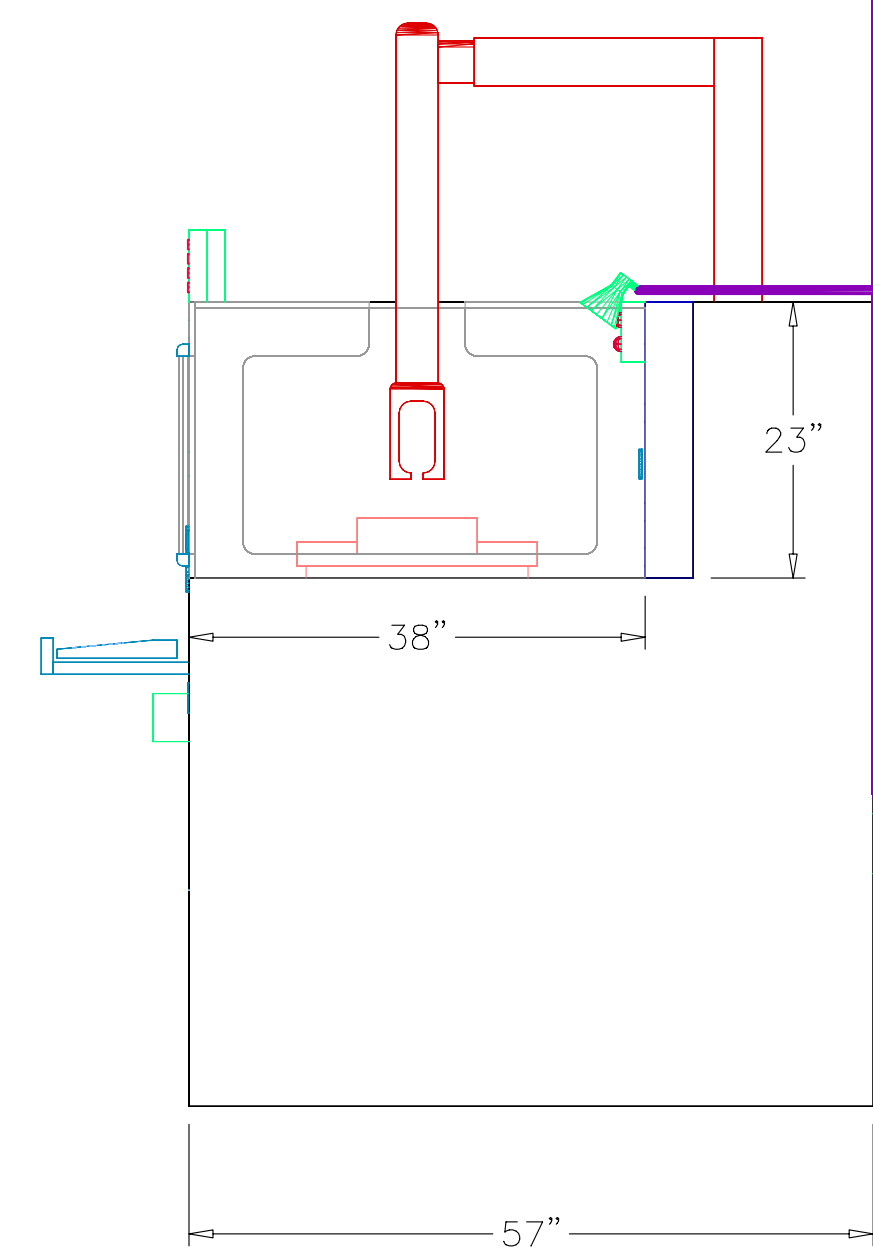

FRONT VIEW
3/4 inch = 1 Foot

SIDE VIEW
3/4 inch = 1 Foot

NO.	DATE	BY	REVISION

WESTFIRE

14818 W. 6th AVE. Ste. 4A
GOLDEN, COLORADO 80401
PHONE #: (303) 273-9800

ATEM CORPORATION
1150 E. Cheyenne Mtn Blvd.
Colorado Springs, Colorado

H105
Co2 Fire Suppression System